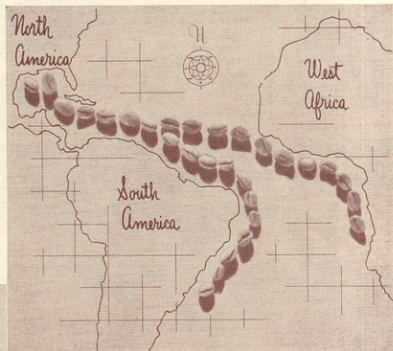

35 Years
of Service to..

.. a Great
Industry

Supplying America's great coffee industry with the best possible sailing schedules has always been an important part of Delta Line's operations. The company is justly proud of its 35-year association with the coffee industry and Delta Line will always continue to use the very latest cargo handling techniques to ensure the fastest and safest delivery. Delta maintains regular sailings every week from Brazil and every three weeks from West Africa to U. S. Gulf ports.

Delta Line

MISSISSIPPI SHIPPING CO., INC., NEW ORLEANS

New York • Chicago • St. Louis • Washington

THE COFFEE FLEET SERVES MID-CONTINENT UNITED STATES